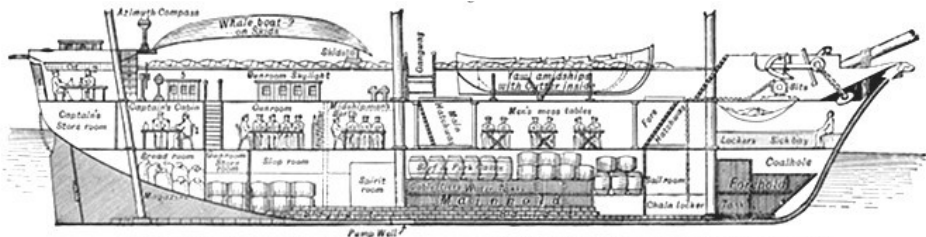

Beagle – Implementierungs-Phase

IPD SDQ/ARE

1. Mr. Darwin's Seat in Captain's Cabin

3. Mr. Darwin's Chest of Drawers

4. Bookcase

2. Mr. Darwin's Seat in Poop Cabin with Cot slung behind him

5. Captain's Skylight